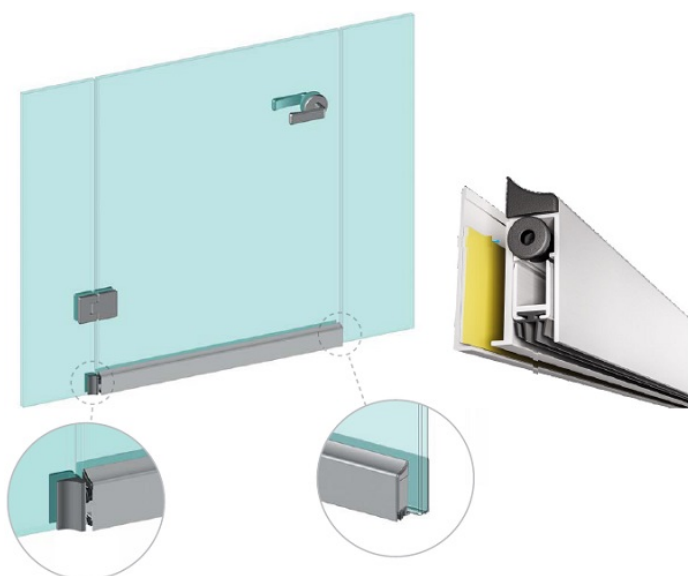

PRODUCT SHEET

Description:

Drop Down Alu Profile, "D", F/Glass Doors, 1030mm, W/Adhesive Tape, 40mm Profile Height, 14mm Drop Function, Can be shorten, 150mm on the opposite Side to the Plunger, Tested to 200.000, closing Cycles, Anodized, 4 Fins Thermoplastic Seal (A)

Item number:

15.22.652-0

Units	Box	Carton	HS Code	Barcode
Set	1	5	8302415000	
				5704866467452

SISO A/S

Mileparken 11
DK-2740 Skovlunde
Denmark
VAT: DK 24786013

Phone +45 45 830 900

www.siso.dk
siso@siso.dk

Danske Bank
Nytorv Branch
Copenhagen
SWIFT: DABADKKK

Account no.
4180 3112 112936
IBAN Account
DK7230003112112936