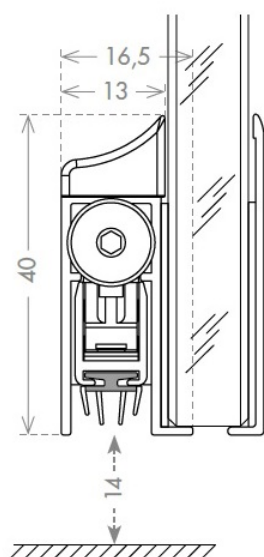

## Description:

Drop Down Alu Profile, "D", F/Glass Doors, 1030mm, W/Adhesive Tape, 40mm Profile Height, 14mm Drop Function, Can be shorten, 150mm on the opposite Side to the Plunger, Tested to 200.000, closing Cycles, Anodized, 4 Fins Thermoplastic Seal (A)

## Item number:

15.22.652-0

Units	Box	Carton	HS Code	Barcode
Set	1	5	8302415000	
				5704866467452

PLUNGER TYPE

SEALS